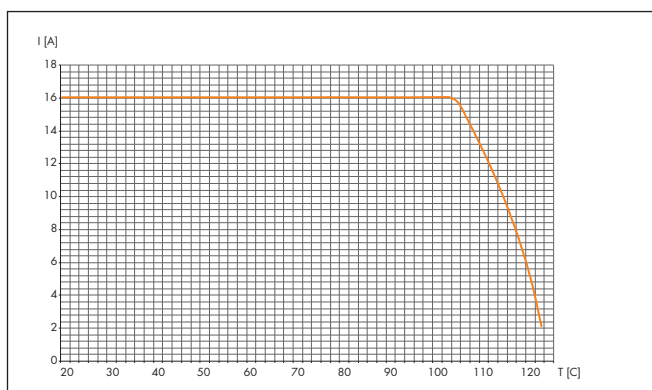

Derating

Derating M 16

Straight connectors male + female, 10 pole,
wires 10 x AWG 18

Derating M 16 TWINTUS

TWINTUS and straight connector female M 16
4+3+PE, wires AWG 14 (Power)
10pole, wires AWG 26

Derating M 23 Signal

Straight Connectors male + female,
wires 12 x AWG 17

Derating

Derating M 23 Power

Straight connectors male + female M 23, 5 + PE,
wires 5 x AWG 12

Derating M 40 (Size 1,5)

Straight connectors male + female,
wires 3 x AWG 6