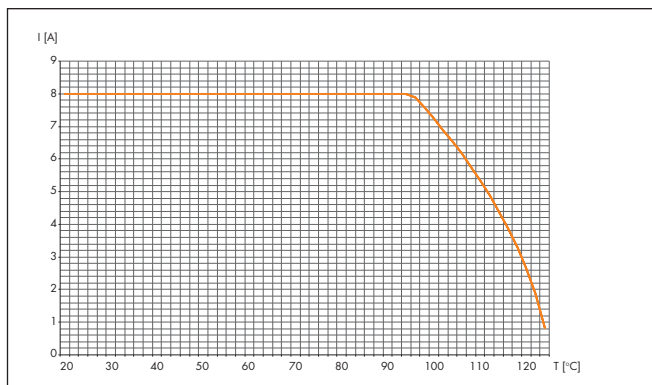

Derating

Derating M 16

Straight connectors male + female, 10 pole,
wires 10 x AWG 18

Derating M 16 TWINTUS

TWINTUS and straight connector female M 16
4+3+PE, wires AWG 14 (Power)
10pole, wires AWG 26

Derating M 23 Signal

Straight Connectors male + female,
wires 12 x AWG 17

Derating

Derating M 23 Power

Straight connectors male + female M 23, 5 + PE,
wires 5 x AWG 12

Derating M 40 (Size 1,5)

Straight connectors male + female,
wires 3 x AWG 6