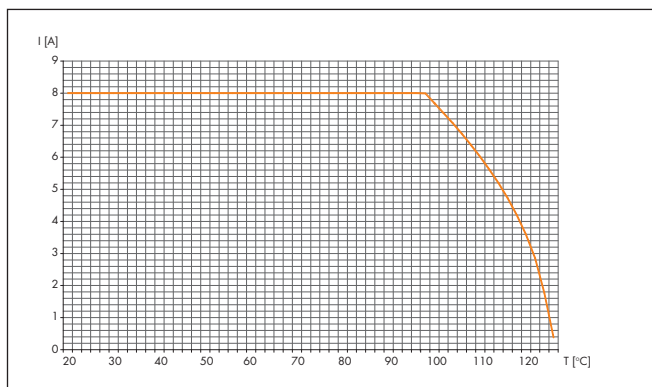

Derating

Derating M 16

Straight connectors male + female, 10 pole,
wires 10 x AWG 18

Derating M 16 TWINTUS

TWINTUS and straight connector female M 16
4+3+PE, wires AWG 14 (Power)
10pole, wires AWG 26

Derating M 23 Signal

Straight Connectors male + female,
wires 12 x AWG 17

Derating

Derating M 23 Power

Straight connectors male + female M 23, 5 + PE,
wires 5 x AWG 12

Derating M 40 (Size 1,5)

Straight connectors male + female,
wires 3 x AWG 6