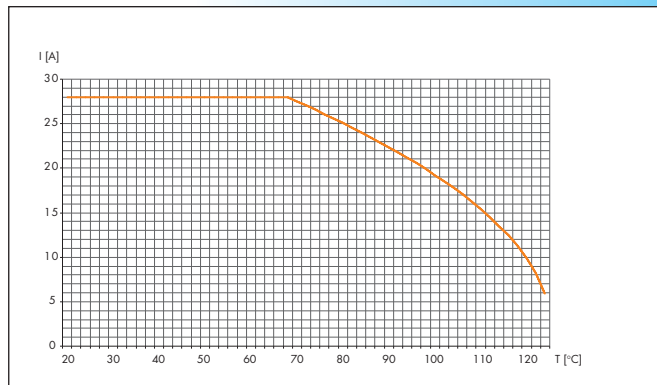

Straight Connectors male + female,
wires 12 x AWG 17

Derating

Derating M 23 Power

Straight connectors male + female M 23, 5 + PE,
wires 5 x AWG 12

Derating M 40 (Size 1,5)

Straight connectors male + female,
wires 3 x AWG 6